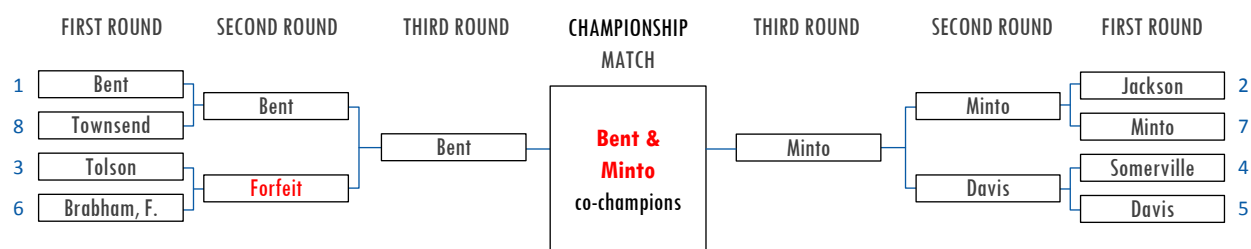

2012 TIER TOURNAMENT BRACKET

- SINGLE-ELIMINATION, 18 HOLE MATCH PLAY COMPETITION
- 20 RND S REQUIRED DURING REG SEASON TO PLAY IN TOURNEY
- IF MATCH TIME/COURSE AGREED UPON AND NO-SHOW AND/OR CANCELLATION AN AUTOMATIC FORFEIT IS AWARDED.
- TOURNEY COMMITTEE: DARRELL DRAUGHN, TERENCE GUMBS

Tier 1 PRIZE: **\$500 (\$25 per participant)**

Tier 2 PRIZE: **\$200 + 2013 Dues Paid**

Tier 3 PRIZE: **\$200 + 2013 Dues Paid**

8th Seed Play in: Bradbury .vs. Fleming

7th Seed Play in: T. Gardner .vs. Dickerson