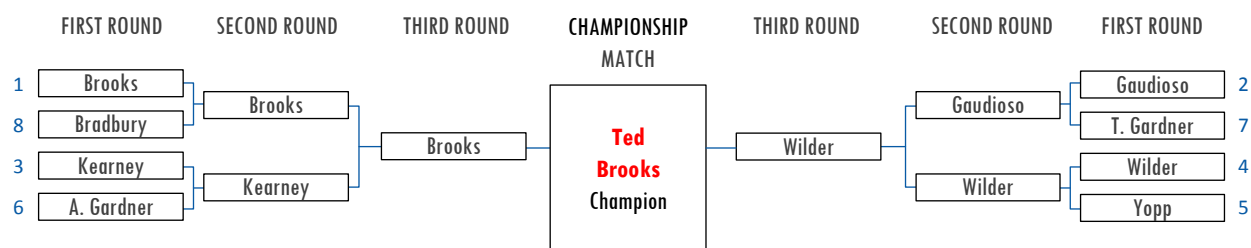

2012 TIER TOURNAMENT BRACKET

- SINGLE-ELIMINATION, 18 HOLE MATCH PLAY COMPETITION
- 20 RND S REQUIRED DURING REG SEASON TO PLAY IN TOURNEY
- IF MATCH TIME/COURSE AGREED UPON AND NO-SHOW AND/OR CANCELLATION AN AUTOMATIC FORFEIT IS AWARDED.
- TOURNEY COMMITTEE: DARRELL DRAUGHN, TERENCE GUMBS

Tier 1 PRIZE: **\$500 (\$25 per participant)**

Tier 2 PRIZE: **\$200 + 2013 Dues Paid**

Tier 3 PRIZE: **\$200 + 2013 Dues Paid**

8th Seed Play in: Bradbury .vs. Fleming

7th Seed Play in: T. Gardner .vs. Dickerson