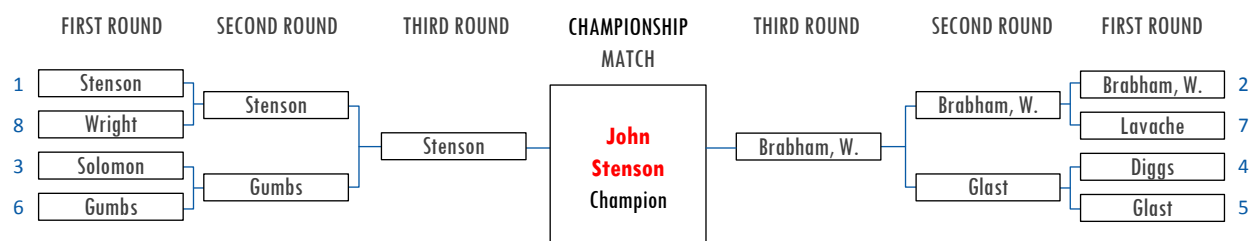

2012 TIER TOURNAMENT BRACKET

- SINGLE-ELIMINATION, 18 HOLE MATCH PLAY COMPETITION
- 20 RND S REQUIRED DURING REG SEASON TO PLAY IN TOURNEY
- IF MATCH TIME/COURSE AGREED UPON AND NO-SHOW AND/OR CANCELLATION AN AUTOMATIC FORFEIT IS AWARDED.
- TOURNEY COMMITTEE: DARRELL DRAUGHN, TERENCE GUMBS

Tier 1 PRIZE: **\$500 (\$25 per participant)**

Tier 2 PRIZE: **\$200 + 2013 Dues Paid**

Tier 3 PRIZE: **\$200 + 2013 Dues Paid**

8th Seed Play in: Bradbury .vs. Fleming

7th Seed Play in: T. Gardner .vs. Dickerson