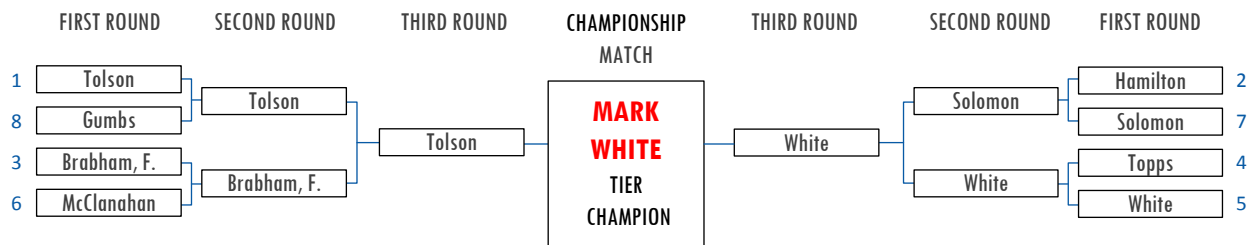

2010 TIER TOURNAMENT BRACKET

Play-In Matches (all play-in matches must be complete before Sat Oct 9.)

Tier 2: (8) Gumbs .vs. (9) Stenson
(7) Calloway .vs. (10) Solomon

Tier 3: (8) Taylor .vs. (9) Edwards
(7) Groce .vs. (10) Malanaphy

Forfeits

Brooks, T.
Calloway
Edwards
Hamilton
Harmon

Henderson. E.
Malanaphy
McClanahan
Solomon
Topps

Tier 2

Tier 3

Tier 4