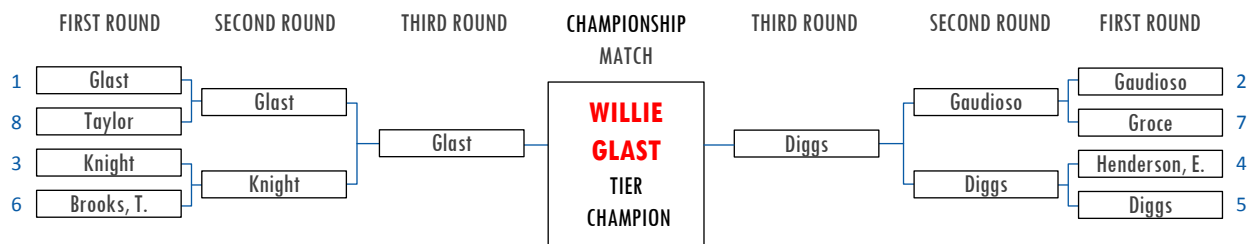

2010 TIER TOURNAMENT BRACKET

Play-In Matches (all play-in matches must be complete before Sat Oct 9.)

Tier 2: (8) Gumbs .vs. (9) Stenson
(7) Calloway .vs. (10) Solomon

Tier 3: (8) Taylor .vs. (9) Edwards
(7) Groce .vs. (10) Malanaphy

Forfeits

Brooks, T.
Calloway
Edwards
Hamilton
Harmon

Henderson. E.
Malanaphy
McClanahan
Solomon
Topps

Tier 2

Tier 3

Tier 4